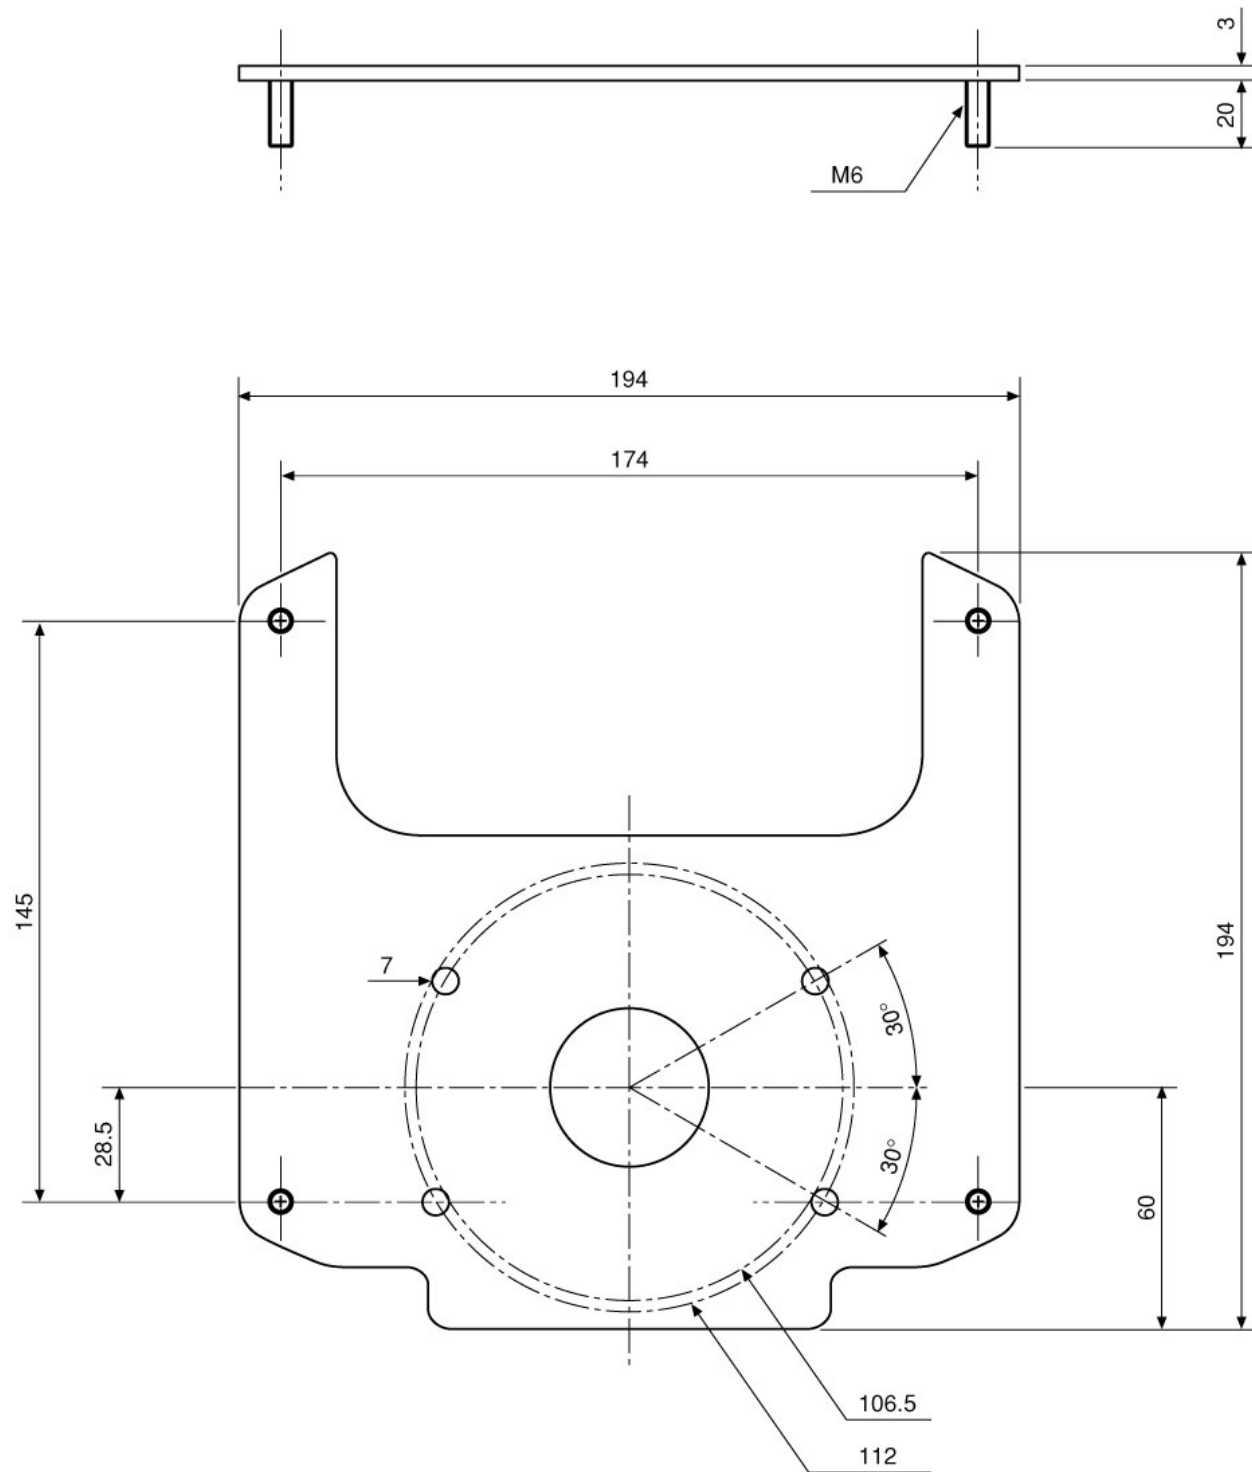

EDC-AKS1/MP

Article number: 74138

Adapter Plate for Fixation of EDC-AKS1 to EDC-PM7 or EDC-CMA2

Mainfeatures

EDC-AKS1/MP

Technical Drawing

Maße/Dimensions: mm

Your Contact Person