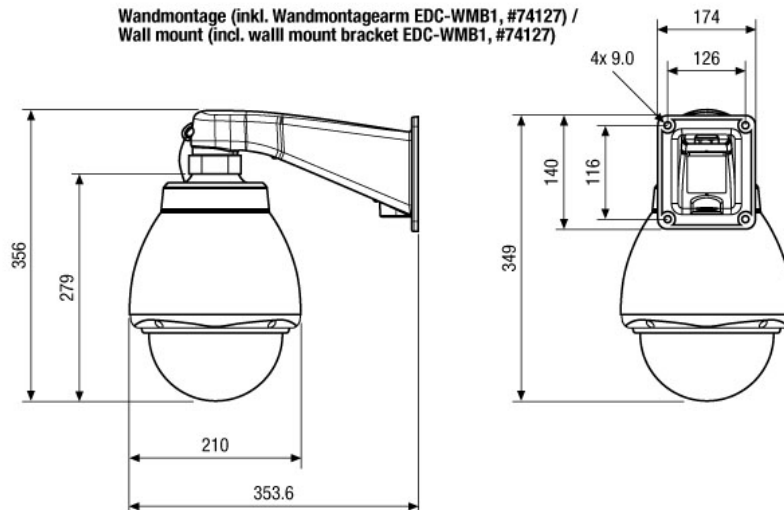

Wandmontage (inkl. Wandmontagearm EDC-WMB1, #74127) /
Wall mount (incl. wall mount bracket EDC-WMB1, #74127)