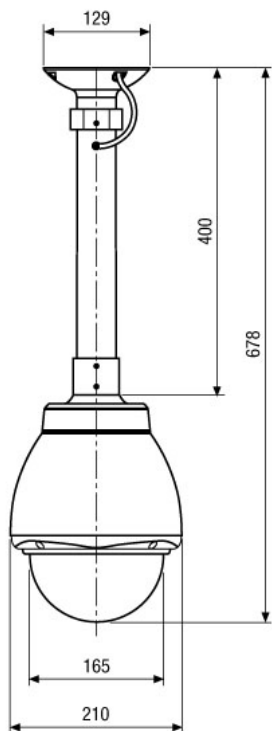

EDC-IPC-2/24V

Technical Drawing

Deckenmontage (inkl. Deckenmontagerohr EDC-CMT1, #74128) /
Ceiling mount (incl. ceiling mount tube with flange plate EDC-CMT1, #74128)