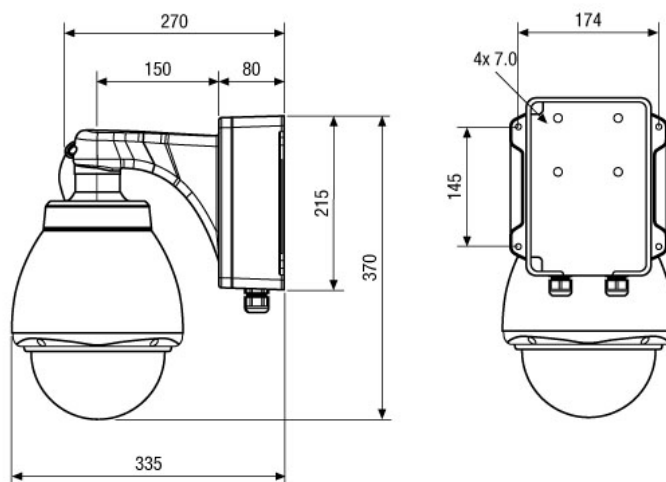

### Specifications

Heater	yes
Power consumption	approx. 75W for heater, blower and incl. dome camera
Mounting	wall or ceiling pendant mount
Temperature range (operation)	-45°C ~ +50°C
Housing	indoor
Housing material	aluminium
Colour (housing)	Pantone Cool Gray 1C
Colour (bubble)	clear
Protection rating	IP66
Weight	2.8kg
Bubble	165mm (6.5"), clear acrylic plastic
Camera fixing	dome

## Technical Drawing

Deckenmontage (inkl. Deckenmontagerohr EDC-CMT1, #74128) /  
Ceiling mount (incl. ceiling mount tube with flange plate EDC-CMT1, #74128)

Wandmontage (inkl. Wandmontagearm EDC-WMB1, #74127) /  
Wall mount (incl. wall mount bracket EDC-WMB1, #74127)

Wandmontage (inkl. Anschlussbox mit Netzgerät und Montagearm EDC-AKS-1, #74125) /  
Wall mount (incl. power & connection box with mounting bracket EDC-AKS-1, #74125)

Der Wandmontagearm, die Deckenhalterung und die Anschlussbox mit Netzgerät sind im Lieferumfang des Domegehäuses nicht enthalten.  
Wall bracket, ceiling tube and power & connection box are not included with the dome camera housing.

Maße / Dimensions: mm