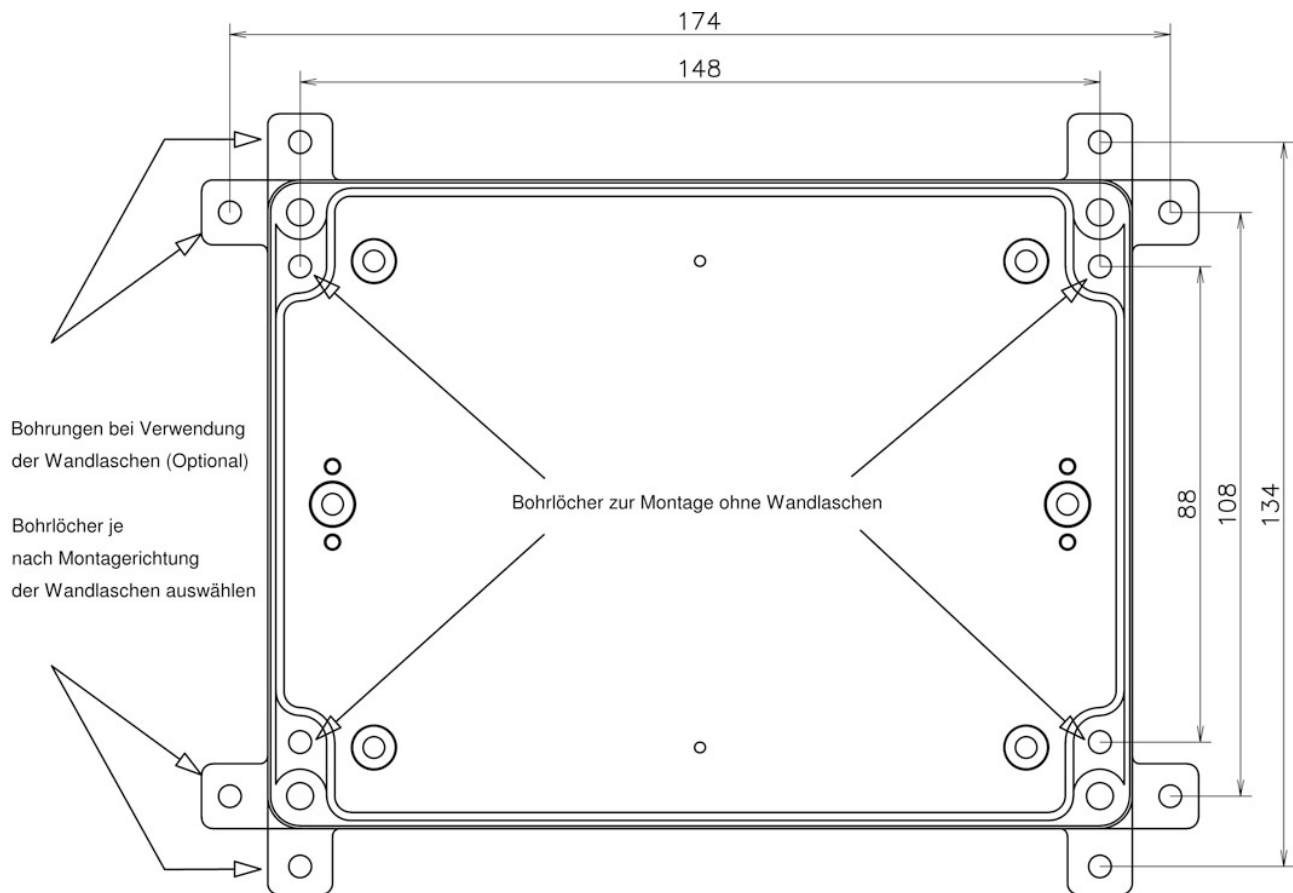

### Main features

Voltage supply unit for driven dome cameras

Input voltage: 230VAC

Data cable loop-trough terminal inside

Fastrax, P/T series VPT-5xx/6xx

Output: 24VAC/5A

Protection rating: IP66

### Specifications

Certificates	CE
Dimensions (HxWxD)	90x160x120mm
Weight	2.1kg
Voltage input	230VAC/50Hz
Output voltage	24VAC

## Technical Drawing

Maße/Dimensions: mm