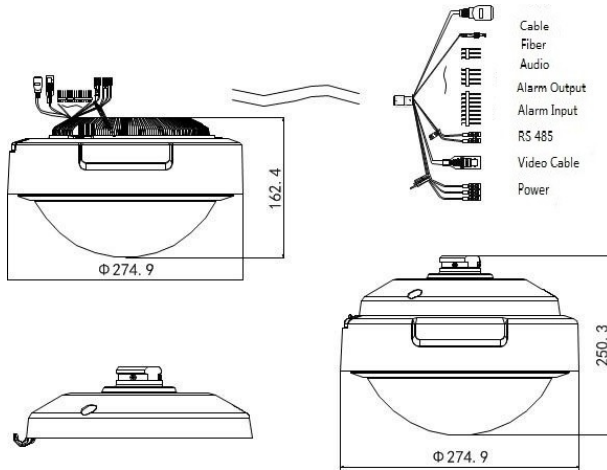

### Panoramic Camera

- 8 1/1.8" Progressive Scan CMOS, up to 2 × 2400 × 3840@25fps
- Horizontal angle of view: 360° , Vertical angle of view: 180°
- Min. Illumination: 0.004Lux@(F1.8,AGC ON)(Color), 0.0004Lux@(F1.8,AGC ON)(B/W)

### System function

- Support selecting any monitoring angle by clicking the mouse, and adjust the monitoring angle by rotation, zoom in and zoom out.
- Support quick operate in browser.
- Support WDR, HLC, BLC, Defog, 3D DNR.
- Support onboard storage, up to 128GB.
- 7 alarm input and 2 alarm output, 1 audio input and 1 audio output.
- Optional fiber cable and RJ-45 cable.
- Support IP66 standard.

## Dimensions