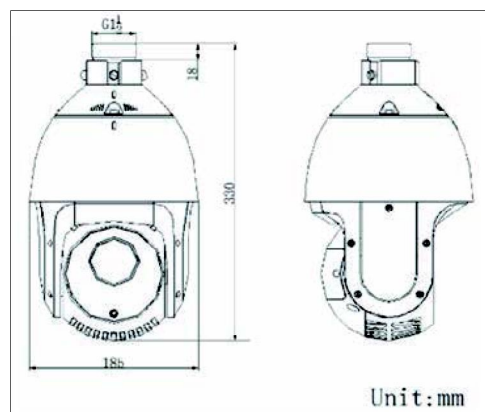

Dimensions

Accessories

Available models

DS-2DE5120I-AE, 24VAC/PoE+, outdoor
DS-2DE5220I-AE, 24VAC/PoE+, outdoor

	DS-2DE5120I-AE	DS-2DE5220I-AE
Camera Module		
Image Sensor	1/2.8" Progressive Scan CMOS	
Min. Illumination	F1.5, 1/1 sec, 50 IRE, AGC On: Color: 0.02 lux, B/W : 0.002 lux, 0 lux with IR F1.5, 1/30 sec, 50 IRE, AGC On: Color:0.05 lux, B/W : 0.01 lux, 0 lux with IR	
Max. Image Resolution	1280 ×960	1920×1080
Focal Length	4.7-94.0mm, 20x	
Digital Zoom	16X	
Zoom Speed	Approx.3s(Optical Wide- Tele)	
Angle of View	58.3-3.2 degree (Wide-Tele)	
Min. Working Distance	10~1,000mm(Wide-Tele)	
Aperture Range	F1.6~F3.5	
Focus Mode	Auto / Semiautomatic / Manual	
WDR	Support	
S / N Ratio	≥ 52dB	
Shutter Time	1-1/10,000s	
AGC	Auto / Manual	
White Balance	Auto / Manual /ATW/Indoor/Outdoor/Daylight lamp/Sodium lamp	
Day & Night	IR Cut Filter	
Privacy Mask	24 privacy masks programmable; optional multiple colors and mosaics	
Enhancement	3D DNR, Defog, HLC/BLC	
Pan and Tilt		
Range	Pan:360° endless; Tilt: -15°-90°(Auto Flip)	
Speed	Pan Manual Speed: 0.1°~400°/s, Pan Preset Speed: 400°/s Tilt Manual Speed: 0.1°~200°/s, Tilt Preset Speed: 200°/s	
Number of Preset	300	
Patrol	8 patrols, up to 32 presets per patrol	
Park Action	Preset / Patrol / Pattern / Pan scan / Tilt scan / Random scan / Frame scan / Panorama scan	
Scheduled Task	Auto scan / Frame scan / Random scan / Patrol / Pattern / Preset / Panorama scan / Tilt scan / Dome reboot / Dome adjust / Aux output	
Features		
Detection	Intrusion detection, Line crossing detection, Audio exception	
ROI encoding	Support 2 areas with adjustable levels	
Infrared		
IR Distance	Up to 150m	
IR Intensity	Automatically adjusted, depending on the zoom ratio	
Alarm		
Alarm I/O	2/1	
Alarm Trigger	Intrusion detection, Line crossing detection, Audio exception detection, Motion detection, Audio Exception Detection, Dynamic analysis, Tampering alarm, Network disconnect, IP address conflict, Storage exception	
Alarm Action	Preset, Patrol, Pattern, Recording, Relay output, Upload center, upload FTP, email linkage	
Input/Output		
Audio Input	1 Mic in/Line in interface, line input: 2-2.4V(p-p); output impedance: 1KΩ, ±10%	
Audio Output	1 Audio output interface, line level, impedance: 600Ω	
Alarm Input	2 (0-5v DC)	
Alarm Output	1 relay output, alarm response actions configurable	
Alarm Trigger	Intrusion detection, Line crossing detection, Motion detection, Audio Exception Detection, Dynamic analysis, Tampering alarm, Network disconnect, IP address conflict, Storage exception	
Alarm Actions	Preset, Patrol, Pattern, Recording, Relay output, Upload center, upload FTP, email linkage	
Network		
Ethernet	10Base-T / 100Base-TX, RJ45 connector	
Main Stream	50Hz:25fps(1280×960), 25fps (1280×720), 60Hz:30fps(1280×960), 30fps (1280×720)	50Hz:25fps(1920×1080), 25fps (1280×960), 25fps (1280×720); 60Hz:30fps(1920×1080), 30fps (1280×960), 30fps (1280×720)
Sub Stream	50Hz: 25fps(704×576, 352×288, 176×144), 60Hz: 30fps(704×480, 352×240, 176×120)	
Image Compression	H.264/ MJPEG	
Audio Compression	G.711ulaw/G.711alaw/G.726/MP2L2/G.722	
Protocols	IPv4/IPv6, HTTP, HTTPS, 802.1X, QoS, FTP, SMTP, UPnP, SNMP, DNS, DDNS, NTP, RTSP, RTP, TCP, UDP, IGMP, ICMP, DHCP, PPPoE	
Simultaneous Live View	Up to 20 users	
Mini SD Memory Card	Support up to 64GB Micro SD/SDHC/SDXC card. Support Edge recording	
User/Host Level	Up to 32 users,3 Levels: Administrator, Operator and User	
Security Measures	User authentication (ID and PW); Host authentication (MAC address); IP address filtering	
System Integration		
Application programming	Open-ended API, support ONVIF, PSIA, CGI and Genetec, Support ezviz cloud P2P	
Web Browser	IE 7+, Chrome 18+, Firefox 5.0+, Safari 5.02+	
Power	High-PoE&24 VAC, Max.30W	
Working Temperature	-30°C ~ 65°C (-22°F ~ 149°F)	
Humidity	90% or less	
Protection Level	IP66, IK10, TVS 4,000V lightning protection, surge protection and voltage transient protection	
Impact Protection	Outdoor: IEC60068-275Eh, 20J; EN50102, up to IK10 Indoor: IEC60068-275EH, 10J; EN50102, up to IK09	
Certification	FCC, CE, UL, RoHS, IEC/EN 61000, IEC/EN 55022, IEC/EN 55024, IEC /EN60950-1	
Dimensions	Φ266.6(mm)×365.2(mm)	
Weight (approx.)	4kg (8.81lbs)	
Mount Option	Long-arm wall mount: DS-1602ZJ; Corner mount: DS-1602ZJ-corner; Pole Mount: DS-1602ZJ-pole; Power box mount:DS-1602ZJ-box;Swan-neck mount: DS-1619ZJ	