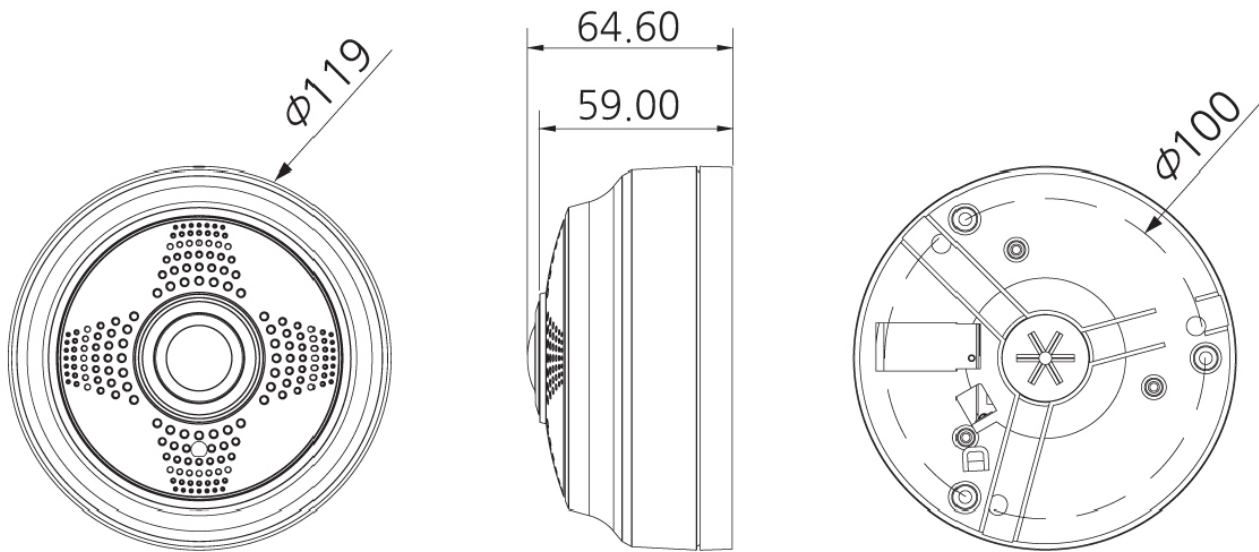

## Continued Specifications

Illumination	no
Colour (housing)	white
Housing	indoor
Housing material	plastic
Weight	270g
Heater	no
Power consumption	5.3W
Blower	no
Mounting	wall mount, ceiling mount
ONVIF	ONVIF Profile S
Power over Ethernet	IEEE 802.3af
SDK	upon request
Supply voltage	12VDC, PoE
Temperature range (operation)	-10°C ~ +50°C
Text display	supplied
Vandalism resistant	no
<b>Scope of delivery:</b>	
Parts supplied	manual, mounting accessories, eneo Site Manager
<b>Notes:</b>	

## Technical Drawing

Dimensions: mm